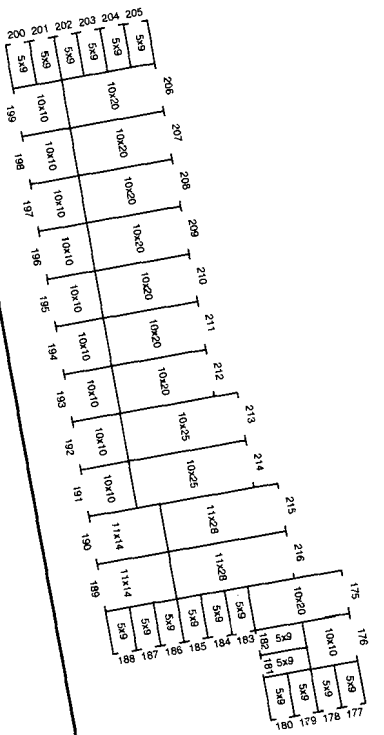

R.V. SPACE
#900 PLUS

TAVERN
LOCATION

SCHUMACHER STORAGE FACILITY
2812 Terrace Hts. Dr.
Yakima, WA 98901
(509) 248-2000

R.V. SPACE
#861 Thru #900

R.V.
OUTDOOR PARKING
SPACE #800 Thru #860

SNOKIST LOCATION

COMPANY VEHICLES