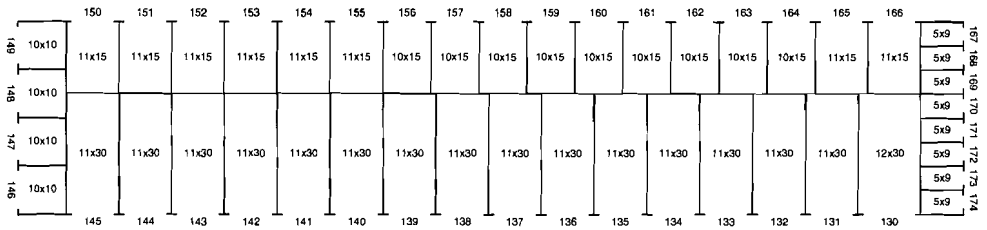

R.V. SPACE
#900 PLUS

TAVERN
LOCATION

SCHUMACHER STORAGE FACILITY
2812 Terrace Hts. Dr.
Yakima, WA 98901
(509) 248-2000

R.V. SPACE
#861 Thru #900

R.V.
OUTDOOR PARKING
SPACE #800 Thru #860

SNOKIST LOCATION

COMPANY VEHICLES