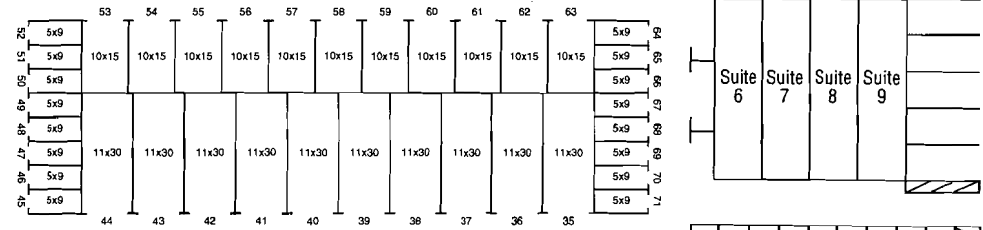

R.V. SPACE
#900 PLUS

TAVERN
LOCATION

SCHUMACHER STORAGE FACILITY
2812 Terrace Hts. Dr.
Yakima, WA 98901
(509) 248-2000

R.V. SPACE
#861 Thru #900

R.V.
OUTDOOR PARKING
SPACE #800 Thru #860

SNOKIST LOCATION

COMPANY VEHICLES