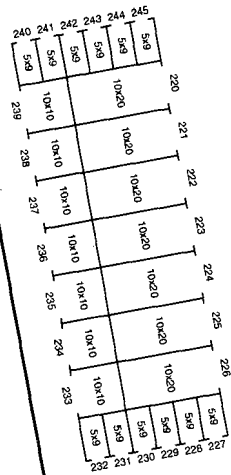

R.V. SPACE
#900 PLUS

TAVERN
LOCATION

SCHUMACHER STORAGE FACILITY
2812 Terrace Hts. Dr.
Yakima, WA 98901
(509) 248-2000

R.V. SPACE
#861 Thru #900

R.V.
OUTDOOR PARKING
SPACE #800 Thru #860

SNOKIST LOCATION

COMPANY VEHICLES