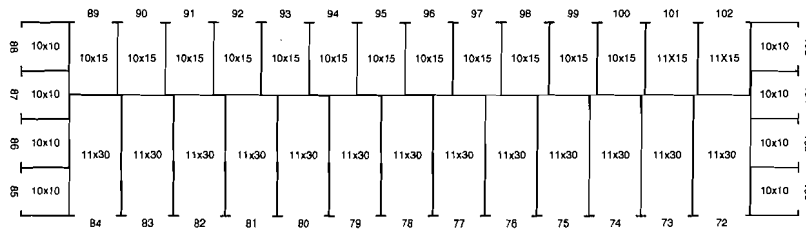

R.V. SPACE
#900 PLUS

TAVERN
LOCATION

SCHUMACHER STORAGE FACILITY
2812 Terrace Hts. Dr.
Yakima, WA 98901
(509) 248-2000

R.V. SPACE
#861 Thru #900

R.V.
OUTDOOR PARKING
SPACE #800 Thru #860

SNOKIST LOCATION

COMPANY VEHICLES