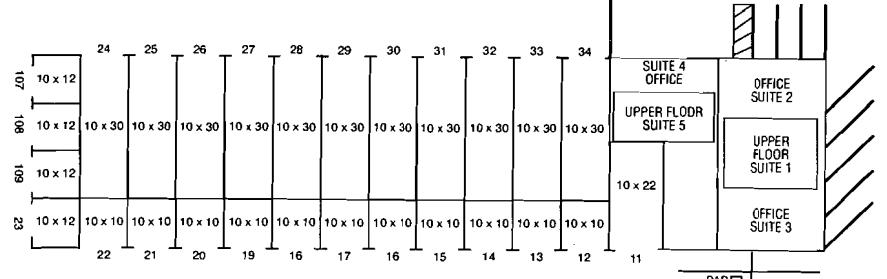

R.V. SPACE
#900 PLUS

TAVERN
LOCATION

SCHUMACHER STORAGE FACILITY
2812 Terrace Hts. Dr.
Yakima, WA 98901
(509) 248-2000

R.V. SPACE
#861 Thru #900

R.V.
OUTDOOR PARKING
SPACE #800 Thru #860

SNOKIST LOCATION

COMPANY VEHICLES